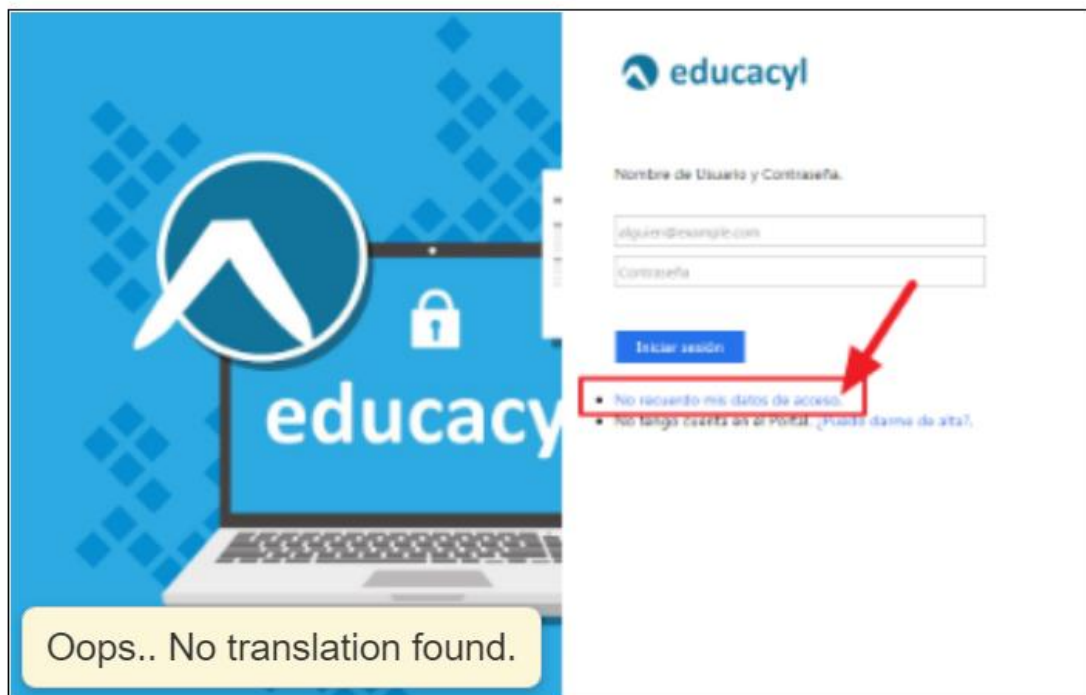

6) Then click on NO RECUERDO MIS CLAVES DE ACCESO